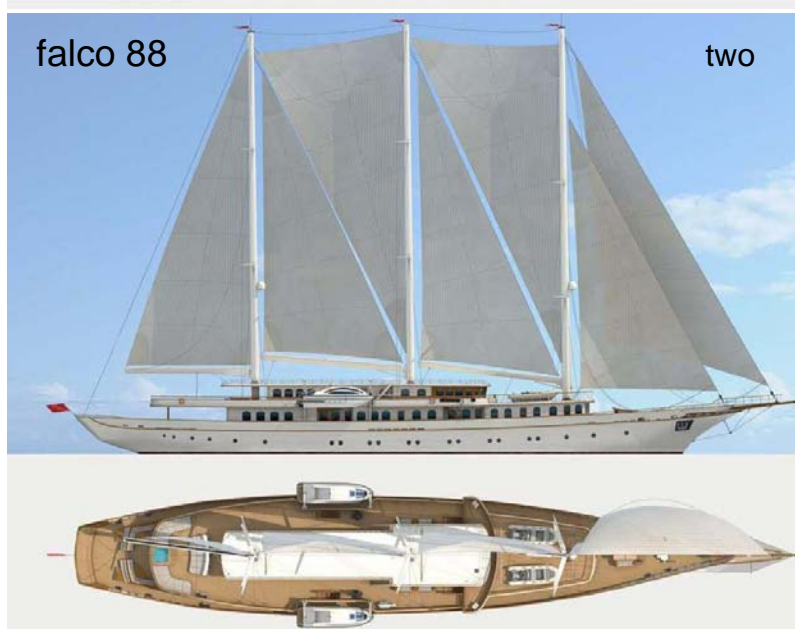

88 m 3-Mast Sailingyacht "falco 88"

Konzept + Projekt

PRINCIPAL DIMENSIONS

Length over all (with Bow sprit)	88.00 metres
Length over deck	80.00 metres
Length WL	72.00 metres
Beam	14.80 metres
Draft (keel up)	3.50 metres
Draft (keel down)	6.80 metres
Mast	58.00 metres
Sail area (sum)	1'920 sq.m
Range	4'200 sm